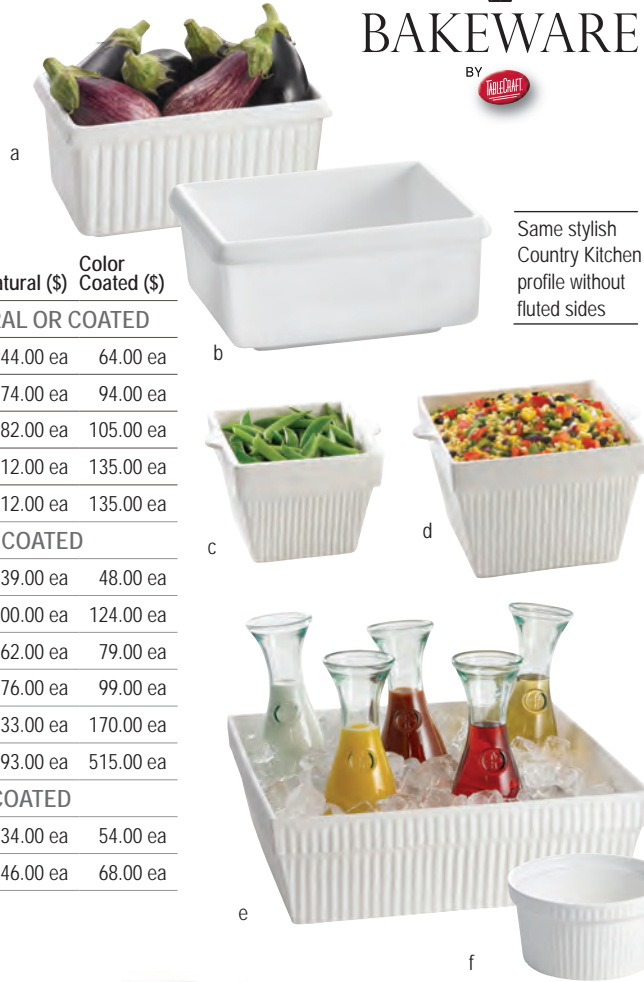

COUNTRY KITCHEN COLLECTION™

- Fluted design looks elegant in any environment
- Ideal for both drop-in templates and counter-top serving

PROFESSIONAL
BAKEWARE
BY TABLECRAFT

BUFFET & CATERING
CAST ALUMINUM

Same stylish Country Kitchen profile without fluted sides

Item #	Description	Capacity	Min Order/ Case Pack	Natural ($)	Color Coated ($)
RECTANGULAR BOWLS—CAST ALUMINUM, NATURAL OR COATED					
CW1500_	Small, 6 x 5 x 3½"	1 qt	1 ea	44.00 ea	64.00 ea
CW4302_	Small, Smooth, 6 x 5 x 3½"	1 qt	1 ea	74.00 ea	94.00 ea
CW1510_	Medium, 10 x 6 x 3"	2¼ qt	1 ea	82.00 ea	105.00 ea
a. CW1530_	Deep, 10 x 6 x 5"	3 qt	1 ea	112.00 ea	135.00 ea
b. CW4306_	Deep, Smooth 10 x 6 x 5"	3 qt	1 ea	112.00 ea	135.00 ea
SQUARE BOWLS—CAST ALUMINUM, NATURAL OR COATED					
CW1480_	Extra Small, 4 x 4 x 4"	18 oz	1 ea	39.00 ea	48.00 ea
CW1520_	Small, 5 x 5 x 6"	1¾ qt	1 ea	100.00 ea	124.00 ea
c. CW1460_	Medium, 6 x 6 x 4¾"	1½ qt	1 ea	62.00 ea	79.00 ea
CW1470_	Medium Deep, 6 x 6 x 6½"	2 qt	1 ea	76.00 ea	99.00 ea
d. CW1490_	Large, 9½ x 9½ x 6½"	6½ qt	1 ea	133.00 ea	170.00 ea
e. CW1494_	Extra Large, 18 x 18 x 5½"	24 qt	1 ea	393.00 ea	515.00 ea
ROUND BOWLS—CAST ALUMINUM, NATURAL OR COATED					
f. CW1610_	Small, 4½" dia x 2"	10 oz	1 ea	34.00 ea	54.00 ea
CW1620_	Medium, 6½" dia x 3"	1 qt	1 ea	46.00 ea	68.00 ea

DRESSING/CONDIMENT CROCKS & OVAL SHELL SERVERS

- Convenient solution for your busy serving station
- Crock keeps dressings cool and ready to serve