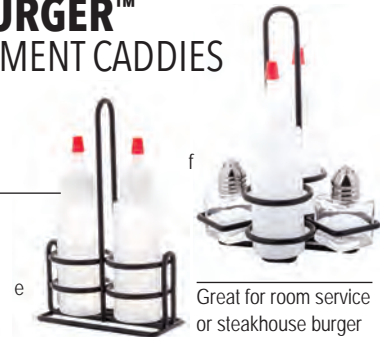

**BETTER BURGER™
MINI CONDIMENT CADDIES**

For the full Better
Burger™ Collection,
see page 136

Great for room service
or steakhouse burger
presentation