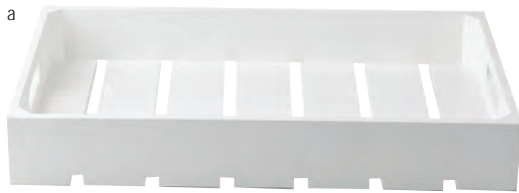

a

b

c

e

d

White crates (above) shown with Stainless Steel reversible risers, see page 67.

Designed to fit standard sized food pans

Handles for convenient transporting