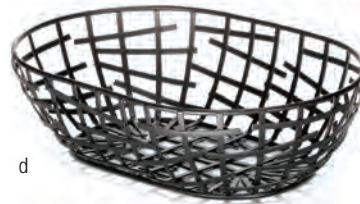

MEDITERRANEAN COLLECTION™ BASKETS

Like a day at an alfresco cafe in Rome, the Mediterranean Collection™ is the perfect basket for artisan breads, crackers, or fruits. The traditional look creates an upscale environment wherever it is used to serve.

COMPLEXITY COLLECTION™ BASKETS

• A modern take on the classic basket

Item #	Description	Min Order/ Case Pack	List Price ($)
MEDITERRANEAN COLLECTION™ BASKETS- BLACK POWDER COATED METAL			
RECTANGULAR			
a.	BK27209 9 x 6 x 2 3/4"	1 ea / 6 ea	17.00 ea
ROUND			
b.	BK27508 8 x 2 1/4"	1 ea / 6 ea	12.50 ea
OVAL			
c.	BK27409 9 x 6 x 2 1/2"	1 ea / 6 ea	14.50 ea
	BK27410 10 x 6 1/2 x 3"	1 ea / 6 ea	16.50 ea
OBLONG			
	BK21709 9 x 4 x 2 1/4"	1 ea / 6 ea	11.00 ea
COMPLEXITY COLLECTION™ BASKETS- BLACK POWDER COATED METAL			
d.	BC7409 Oval, 9 x 6 x 2 1/2"	1 ea / 6 ea	14.50 ea
e.	BC7209 Rectangular, 9 x 6 x 2 1/2"	1 ea / 6 ea	15.00 ea
f.	BC1709 Oblong, 9 x 4 3/4 x 2"	1 ea / 6 ea	12.50 ea

e

d