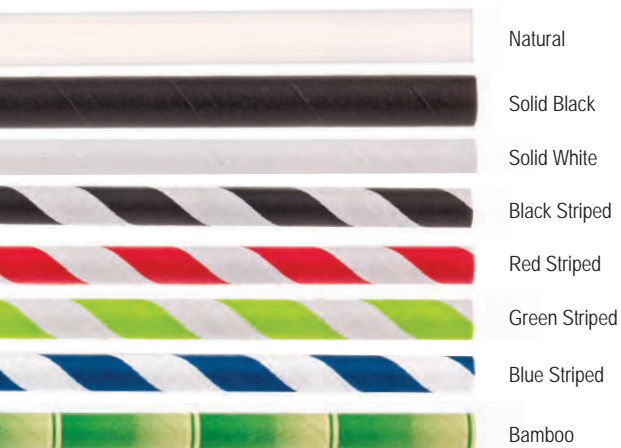

Today's Straw Trend...COLOR!
Accessorize your tabletop or
to-go cups with brightly colored
and patterned straws.