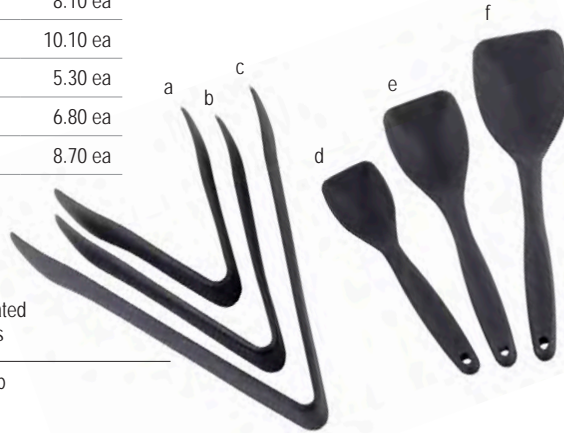

SILICONE UTENSILS

- Heat safe up to 450°F / 232°C

Safe to use with coated cast aluminum items

Non-slip comfort grip

Item #	Description	Min Order/ Case Pack	List Price ($)
STAINLESS STEEL, HANDLE, SILICONE			
g.	CW400 13" Solid Spoon	1 ea / 6 ea	9.00 ea
h.	CW401 13" Slotted Spoon	1 ea / 6 ea	9.00 ea
i.	CW402 14" Slotted Spatula	1 ea / 6 ea	9.00 ea
j.	CW403 14" Wide Slotted Spatula	1 ea / 6 ea	10.00 ea
k.	CW404 13½" Tongs with Locking Feature	1 ea / 6 ea	10.00 ea