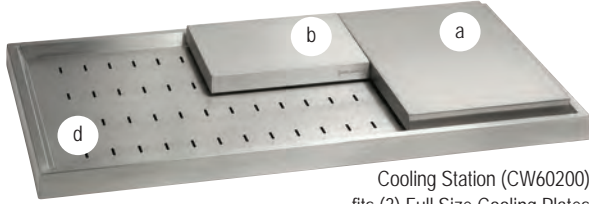

PLATES & PLATTERS WITH PEDESTALS

h

i

COLORS

**DURACOAT™
CAST COATINGS**
FOR COLD FOOD HOLDING ONLY
COLOR SWATCHES ON PAGE 13

Keep It Cool

Keep food perfectly chilled for up to 3 hours with this versatile solution. Our cooling plates are available in three sizes (Half, Half Long and Full). Use them separately, on stands or in a cooling base station. For best results, must use pre-chilled trays and our cast aluminum bowls and trays prior to displaying.