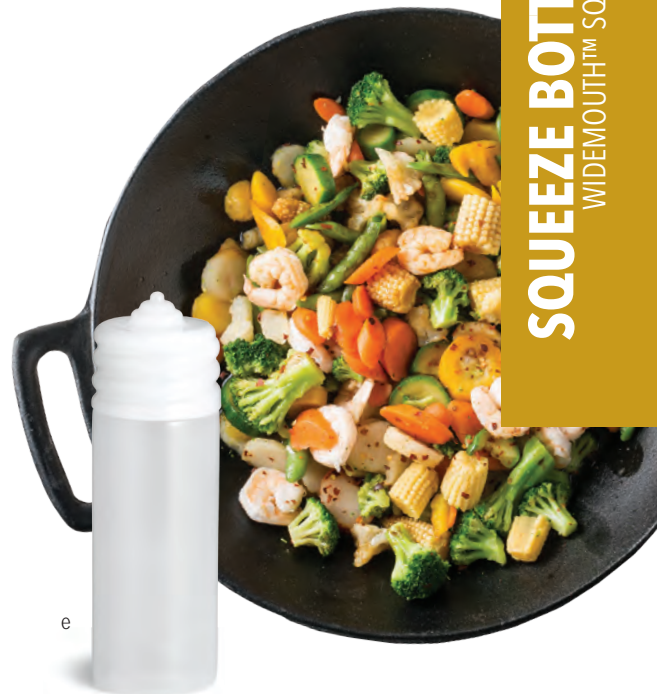

a-d fit on bottles with standard cone tips

SAFERFOOD SOLUTIONS™ WIDEMOUTH™ 63MM SQUEEZE BOTTLE

- Unique wide threads offer an easy-clean solution
- Suitable for all sauces, nozzle can be cut to size
- Allows for increased efficiency and food preparation management