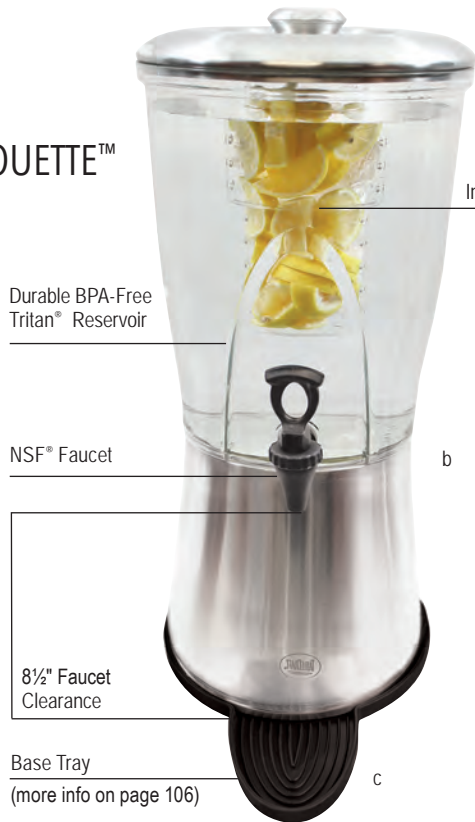

COLD BEVERAGE DISPENSERS

Infuse more serving options and opportunities from chilled to flavored beverages in our Upscale, Silhouette™ and Stackable plastic beverage dispensers. Assorted styles available in multiple capacities for small to large groups.

SILHOUETTE™

Durable BPA-Free Tritan® Reservoir

NSF® Faucet

8½" Faucet Clearance

Base Tray
(more info on page 106)

Removable Infuser Tube

b

c

Durable BPA-Free Tritan® reservoir

7" Faucet Clearance

High clearance models available (see below)