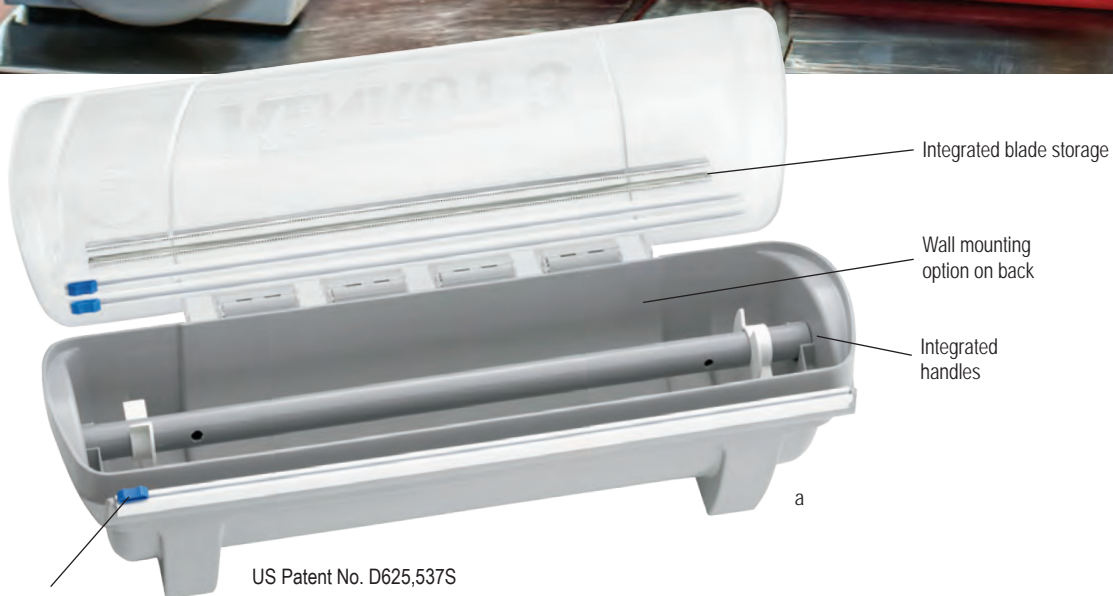

FILM OR FOIL DISPENSERS

KENKUT® 3 FILM OR FOIL DISPENSER

- Perfect for film and foil, holds 12-18" rolls up to 6" diameter (3,000 ft roll)
- Features both a slide cutter and metal safety blade
- Hygienic patented design, complies to HACCP and food code standards
- Stay-open lid for easy loading, reinforced durable hinge system, wall-mounting option and non-slip feet