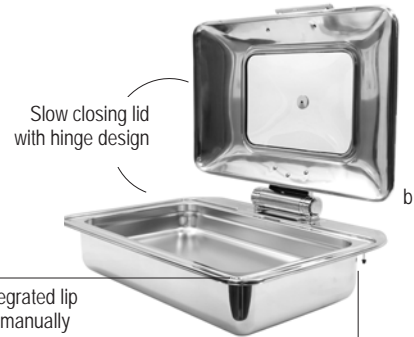

See Replacement Parts and Accessories, starting on page 240, for additional information.

QUICK VIEW INDUCTION-READY CHAFERS & SERVERS

Item	Description	Capacity	Min Order/ Case Pack	Circle Swirl (CSS) Finish (\$)
QUICK VIEW INDUCTION CHAFER STAINLESS STEEL, POLISHED FINISH, GLASS WINDOWS				
a.	CW40182 Soup Server, 16¼ x 19¼ x 13" (Fits CW40178STAND)	11 qt	1 ea	542.00 ea
b.	CW40161 Full Size Server, 22⅞ x 17¼ x 8¼" (Fits CW40175STAND)	7 qt	1 ea	594.00 ea
	CW40163 ⅔ Size Server, 15⅞ x 16¾ x 8¼" (Fits CW40176STAND)	5 qt	1 ea	496.00 ea
c.	CW40165 Round Server, 17¼ x 19¼ x 7¾" (Fits CW40177STAND)	4 qt	1 ea	474.00 ea
INDUCTION COOKTOP OPTIONS (SOLD SEPARATELY)				
d.	CW40196 1800 Watts Induction Drop-In, 120 volts, 15 amps fits up to 12" dia compatible cookware base		1 ea / 2 ea	713.00 ea
e.	CW40195 1800 Watts Induction Portable, 120 volts, 15 amps fits up to 10¾" dia compatible cookware base		1 ea / 2 ea	627.90 ea

Clip-on spoon rest for seamless serving, keeping your buffet more sanitary

Slow closing lid with hinge design

Intuitive integrated lip to assist in manually removing steam pans

Integrated induction base for use with Induction-Ready Chafers only