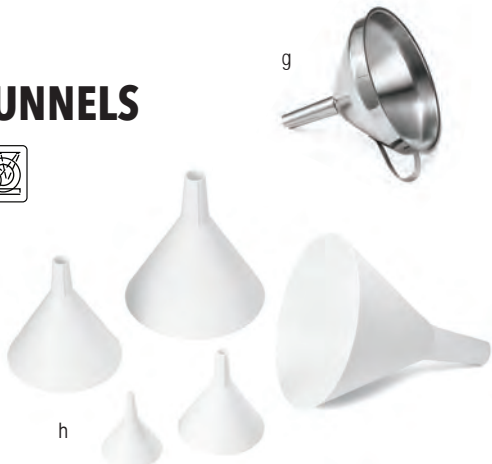

Item #	Description	Min Order/ Case Pack	List Price ($)
PANCAKE RING–NON-STICK COATED STEEL, VINYL HANDLE †			
a.	PCR8 8¼" dia (Length with Handle 12½")	2 ea	11.22 ea
4 EGG RING– NICKEL PLATED FRAME, NON-STICK RING COATING †			
b.	1240 4 Egg Ring, 4" dia, 9½ x 15½ x 3¼"	1 ea / 2 ea	23.36 ea
MEAT TENDERIZERS–CAST ALUMINUM †			
c.	3005 Double-Sided, Flatten or Tenderize	1 ea / 36 ea	12.42 ea
d.	3016 Wood Handle, 4-Sided Flatten or Tenderize	1 ea / 12 ea	19.88 ea
STEAK WEIGHTS–CAST ALUMINUM OR CAST IRON, WOOD HANDLES †			
e.	3004 Cast Aluminum, 4¼ x 8¼"	1 ea / 12 ea	13.42 ea
f.	3033 Cast Iron, 4¼ x 8¼"	1 ea / 12 ea	13.60 ea
FUNNELS–STAINLESS STEEL OR WHITE PLASTIC			
g.	1410 4" dia Stainless Steel	1 ea / 12 ea	14.88 ea
h.	5 White Plastic Funnel Set, Includes: 2", 3", 4", 5" and 6" dia	1 ea / 12 ea	12.00 ea
TICKET HOLDERS–ALUMINUM			
	5512 12¼ x 1 x 2¼"	2 ea	6.60 ea
i.	5518 18 x 1 x 2¼"	2 ea	9.60 ea
	5524 24 x 1 x 2¼"	2 ea	13.58 ea
	5536 36 x 1 x 2¼"	2 ea	19.16 ea
	5548 48 x 1 x 2¼"	2 ea	27.08 ea
	5560 60 x 1 x 2¼"	2 ea	33.88 ea

† Hand wash only

4 EGG RING

- Cook up to four eggs at once
- Comfort grip vinyl handle keeps cool while in use

STEAK WEIGHTS

MEAT TENDERIZERS

- Cast aluminum option features coarse teeth and a smooth side
- Wooden handle option features one side coarse and the other fine teeth

FUNNELS

TICKET HOLDER

- Glass marble design for easy sliding
- Essential addition to all busy service areas
- Wide range of sizes available