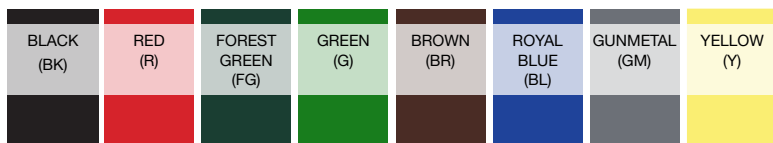

Caddy is hand wash only because of wood handle

CLASSIC PLASTIC SERVING BASKETS

a

b

c

d

e

OVAL BASKETS