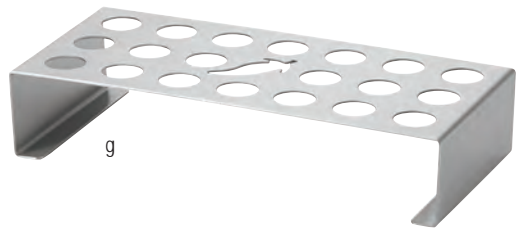

Item	Description	Min Order/ Case Pack	List Price ($)
DCH27	Chrome Plated Metal, Holds 27 Cones, 16 3/4 x 7 x 7"	1 ea / 6 ea	25.00 ea
c. DCH27BK	Black Powder Coated Metal, Holds 27 Cones, 16 3/4 x 7 x 7"	1 ea / 6 ea	24.00 ea
d. DCH01	Black Powder Coated Metal, Holds 1 Cone, 4 x 2 3/8 x 2 3/4"	1 ea / 12 ea	4.00 ea
e. 10030	▶ Black Powder Coated Steel & Acacia, Holds 6 Cones / K-Cups, 7 3/4 x 7 3/4 x 9 3/4"	1 ea / 12 ea	14.40 ea
f. 10031	▶ Black Powder Coated Steel & Acacia, Holds 12 Cones / K-Cups, 10 x 10 x 13 1/2"	1 ea / 12 ea	20.00 ea
g. *BBQ3500	Cone Holder/Chili Pepper Roaster, Stainless Steel, Holds 20 Cones, 11 x 5"	6 ea	19.62 ea