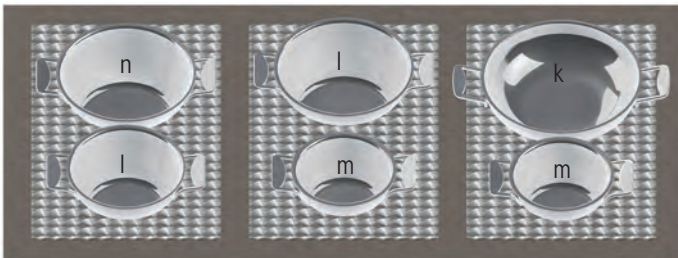

TRI-PLY STAINLESS STEEL

HOT FOOD TEMPLATES

STANDARD SIZE: 13½ X 21⅝" FOR SINGLE WELL

CW1044

CW1046

CW1048

Item	Description	Min Order/ Case Pack	S/S, BRS and RSS Finish ($)	Circle Swirl (CSS) Finish ($)	Embossed Finish ($)
STAINLESS STEEL					
CW1044_	Template, Fits (1) CW7004, (1) CW7006	1 ea	200.00 ea	230.00 ea	250.00 ea
CW1046_	Template, Fits (1) CW7002, (1) CW7004	1 ea	200.00 ea	230.00 ea	250.00 ea
CW1048_	Template, Fits (1) CW7012, (1) CW7002	1 ea	200.00 ea	230.00 ea	250.00 ea

PROFESSIONAL