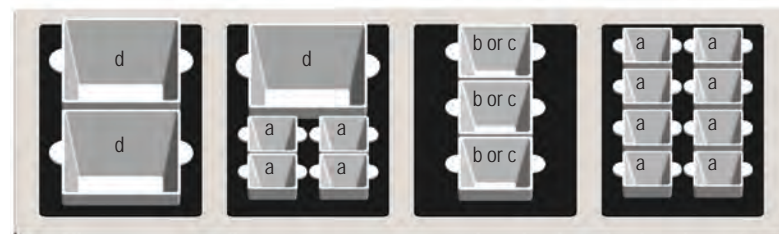

COUNTRY KITCHEN COLLECTION™ NSF®-7 COLD FOOD TEMPLATES

NSF®-7 TEMPLATES 12⅞ X 21¼" SINGLE WELL

TO ORDER TEMPLATES:

CW5110 **CSA**
ITEM NUMBER FINISH

CW5102

CW5104

CW5106

CW5110

Item #	Description	Min Order/ Case Pack	Aluminum Finish ($)	Color Coated ($)
COLD FOOD TEMPLATES—ALUMINUM, FINISHED OR COATED				
CW5102_	Fits (2) CW1490	1 ea	240.00 ea	320.00 ea
CW5104_	Fits (4) CW1480, (1) CW1490	1 ea	240.00 ea	320.00 ea
CW5106_	Fits (3) CW1460 or (3) CW1470	1 ea	240.00 ea	320.00 ea
CW5110_	Fits (8) CW1480	1 ea	240.00 ea	320.00 ea