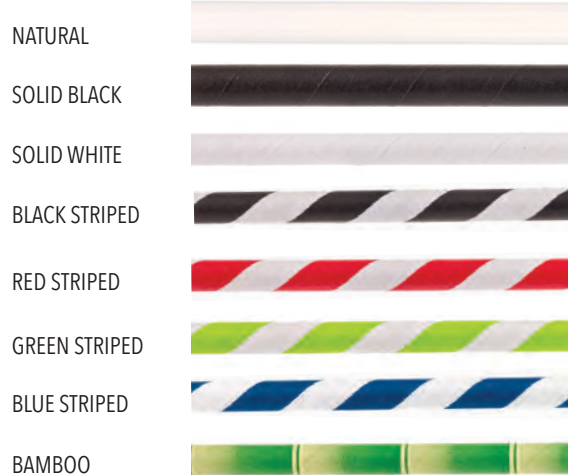

- Over 70 single use serving options to choose from
- Paper straws are made from food grade materials
- PLA straws are a compostable plastic alternative to standard plastic straws
- See Buffet pages 90-91 for more information

4 diameters to choose from (actual size)

PAPER STRAWS, INDIVIDUALLY WRAPPED				
100111	5¾" (6mm) Black Striped, Cocktail	500	6 pk	14.60 pk
100137	7¾" (6mm) Bamboo Design	500	6 pk	23.80 pk
100113	7¾" (6mm) Black Striped	500	6 pk	18.50 pk
100121	7¾" (6mm) Blue Striped	500	6 pk	18.50 pk
100117	7¾" (6mm) Green Striped	500	12 pk	18.50 pk
100125	7¾" (6mm) Red Striped	500	12 pk	18.50 pk
100133	7¾" (6mm) Solid Black	500	6 pk	18.50 pk
100129	7¾" (6mm) Solid White	500	6 pk	18.50 pk
700113	7¾" (8mm) Black Striped	500	6 pk	26.10 pk
700121	7¾" (8mm) Blue Striped	500	6 pk	26.10 pk
700117	7¾" (8mm) Green Striped	500	6 pk	26.10 pk
700125	7¾" (8mm) Red Striped	500	12 pk	26.10 pk
700133	7¾" (8mm) Solid Black	500	6 pk	26.10 pk
700129	7¾" (8mm) Solid White	500	6 pk	26.10 pk
100115	10" (6mm) Black Striped	500	6 pk	24.00 pk
100123	10" (6mm) Blue Striped	500	6 pk	24.00 pk
100119	10" (6mm) Green Striped	500	12 pk	24.00 pk
100127	10" (6mm) Red Striped	500	12 pk	24.00 pk
100135	10" (6mm) Solid Black	500	6 pk	24.00 pk
100131	10" (6mm) Solid White	500	6 pk	24.00 pk
700115	10" (8mm) Black Striped	500	6 pk	34.00 pk
700123	10" (8mm) Blue Striped	500	6 pk	34.00 pk
700119	10" (8mm) Green Striped	500	6 pk	34.00 pk
700127	10" (8mm) Red Striped	500	12 pk	34.00 pk
700135	10" (8mm) Solid Black	500	6 pk	34.00 pk
700131	10" (8mm) Solid White	500	6 pk	34.00 pk