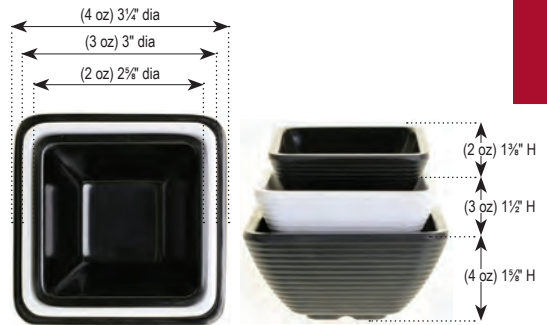

RAMEKINS

- Versatile ramekins in a range of colors and sizes
- Ideal for serving side dishes, dressings and for easy portion control
- Nests together for easy storage

Item #	Description	Color	Capacity	Min Order/Case Pack	List Price ($)
ROUND RAMEKINS—MELAMINE					
a. RAM2RDB*	Round, Straight, Bone		2 oz	12 ea	1.48 ea
b. RAM2W	Round, Smooth, White		2 oz	12 ea	1.26 ea
RAM3W	Round, Smooth, White		3 oz	12 ea	1.32 ea
c. RAM1FBK	Round, Fluted, Black		1 oz	12 ea	0.76 ea
RAM2BK	Round, Smooth, Black		2 oz	12 ea	1.26 ea
RAM3BK	Round, Smooth, Black		3 oz	12 ea	1.32 ea
RAM2RGN*	Round, Ribbed, Green		2 oz	12 ea	2.24 ea
RAM3RGN*	Round, Ribbed, Green		3 oz	12 ea	3.00 ea
RAM4RGN*	Round, Ribbed, Green		4 oz	12 ea	3.70 ea
RAM2RR*	Round, Ribbed, Red		2 oz	12 ea	2.24 ea
RAM3RR*	Round, Ribbed, Red		3 oz	12 ea	3.00 ea
RAM4RR*	Round, Ribbed, Red		4 oz	12 ea	3.70 ea
RAM2RX*	Round, Ribbed, Orange		2 oz	12 ea	2.24 ea
RAM3RX*	Round, Ribbed, Orange		3 oz	12 ea	3.00 ea
RAM4RX*	Round, Ribbed, Orange		4 oz	12 ea	3.70 ea
RAM2RW*	Round, Ribbed, White		2 oz	12 ea	1.74 ea
RAM3RW*	Round, Ribbed, White		3 oz	12 ea	2.30 ea
RAM4RW*	Round, Ribbed, White		4 oz	12 ea	2.84 ea
RAM2RBK*	Round, Ribbed, Black		2 oz	12 ea	1.80 ea
RAM3RBK*	Round, Ribbed, Black		3 oz	12 ea	2.30 ea
RAM4RBK*	Round, Ribbed, Black		4 oz	12 ea	2.64 ea

Item #	Description	Color	Capacity	Min Order/Case Pack	List Price ($)
SQUARE RAMEKINS—MELAMINE					
RAMS2W*	Square, Ribbed, White		2 oz	12 ea	1.76 ea
RAMS3W*	Square, Ribbed, White		3 oz	12 ea	2.36 ea
RAMS4W*	Square, Ribbed, White		4 oz	12 ea	2.80 ea
RAMS2BK*	Square, Ribbed, Black		2 oz	12 ea	1.76 ea
RAMS3BK*	Square, Ribbed, Black		3 oz	12 ea	2.36 ea
RAMS4BK*	Square, Ribbed, Black		4 oz	12 ea	2.80 ea
d. MB21	Square, Smooth White		2 oz	12 ea	3.00 ea