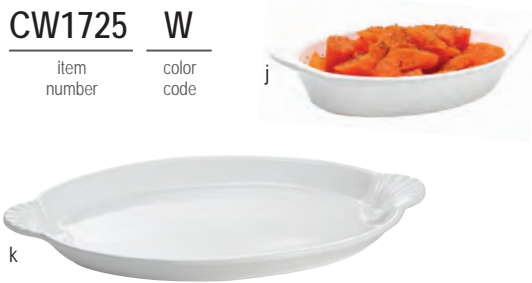

DURACOAT™
CAST COATINGS
FOR COLD FOOD HOLDING ONLY
COLOR SWATCHES ON PAGE 13