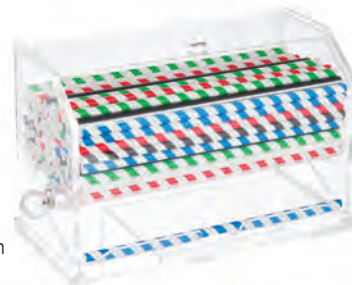

j

Works well with our 7 3/4" straws (shown above)

**Ships with 65 red & white plastic straws (shown left)

g

h

i

SYRUP PUMP

• 1/4 oz measured shot, 28mm cap