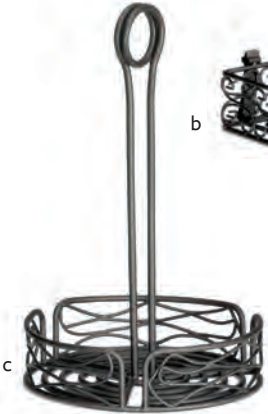

c

See the rest of the Artisan Collection™ on page 156.