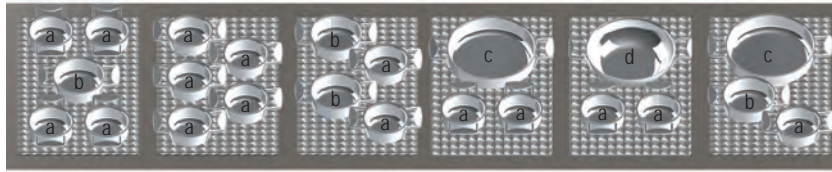

CAD drawings engineered to ensure our templates are precisely constructed to fit your needs.

TRI-PLY STAINLESS STEEL

HOT FOOD TEMPLATES

STANDARD SIZE: 13½ X 21⅝" FOR SINGLE WELL

CW1020

CW1022

CW1024

CW1026