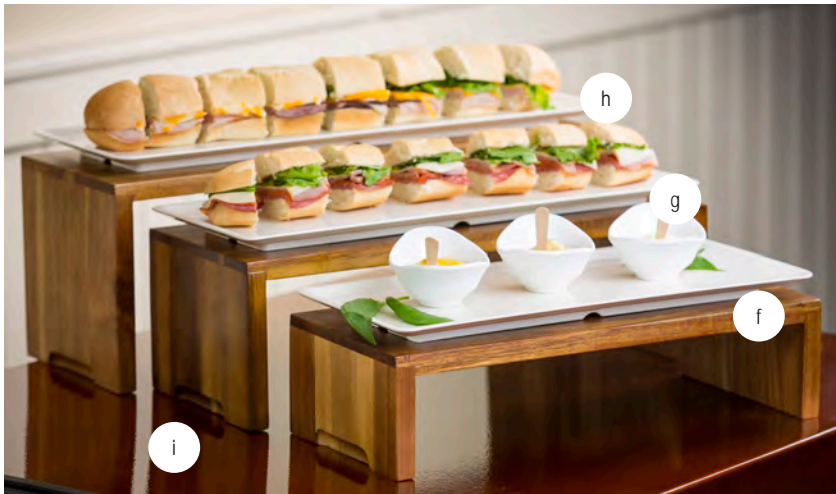

a

b

c

d

e

f / g / h

CASCADE MELAMINE COLLECTION™ PLATTERS

- Beautiful and practical solution for a charming buffet presentation
- Durable and lightweight for easy and extended use
- Created with operators in mind, the design features a raised lip for easy transportation to the serving area
- Not microwave or oven safe