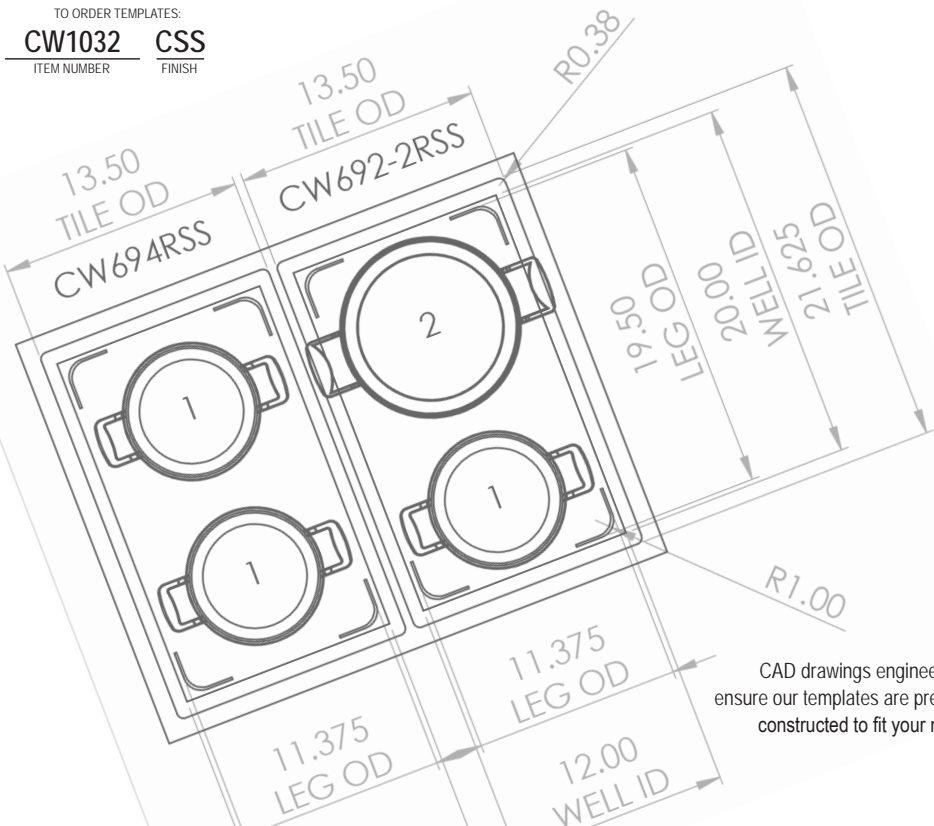

FINISHES
STAINLESS STEEL FINISHES
FOR HOT COOK AND SERVE
SIX FINISH OPTIONS ABOVE

CAD drawings engineered to ensure our templates are precisely constructed to fit your needs.