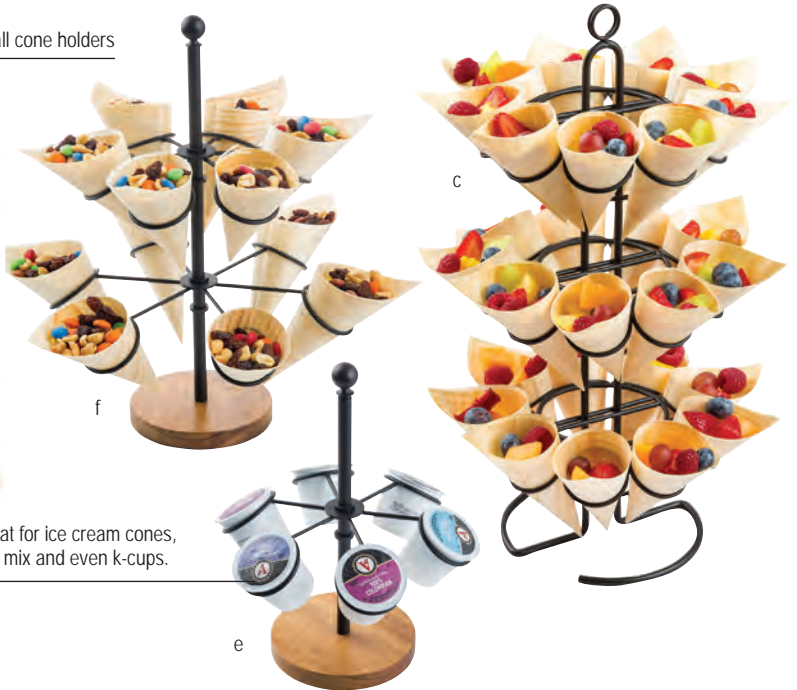

Great for ice cream cones, trail mix and even k-cups.

DISPOSABLE CONE HOLDERS

- Display your disposable cones in style with our selection of tiered cone holders
- 10030 & 10031 feature rotating tiers for easy prepping and serving
- All styles include handles for easy transportation to and from the serving line