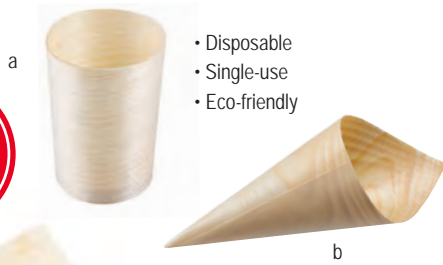

DISPOSABLE CONES & CUPS

- A refreshing way to present appetizers, desserts and samples
- Easy to serve and comfortable for guests to hold

- Disposable
- Single-use
- Eco-friendly