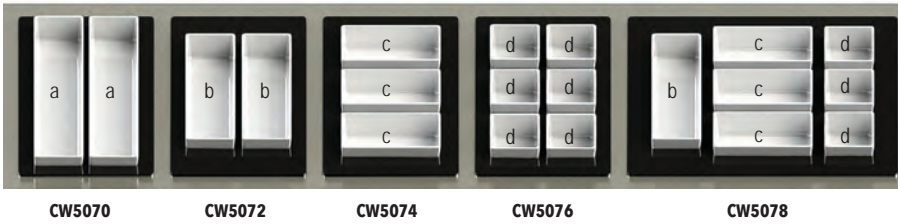

CONTEMPORARY COLLECTION™

NSF®-7 COLD FOOD TEMPLATES

NSF®-7 TEMPLATES 25¾ X 21¼" DOUBLE WELL
12⅞ X 21¼" SINGLE WELL

Item #	Description	Min Order/ Case Pack	Aluminum Finish ($)	Color Coated ($)
COLD FOOD TEMPLATES—FABRICATED ALUMINUM, FINISHED OR COATED				
CW5070_	Fits (2) CW4018	1 ea	240.00 ea	320.00 ea
CW5072_	Fits (2) CW4020	1 ea	240.00 ea	320.00 ea
CW5074_	Fits (3) CW4022	1 ea	240.00 ea	320.00 ea
CW5076_	Fits (6) CW4000	1 ea	240.00 ea	320.00 ea
CW5078_	Fits (1) CW4020, (3) CW4022 & (3) CW4000	1 ea	360.00 ea	510.00 ea

* Circle Swirl pattern not available.