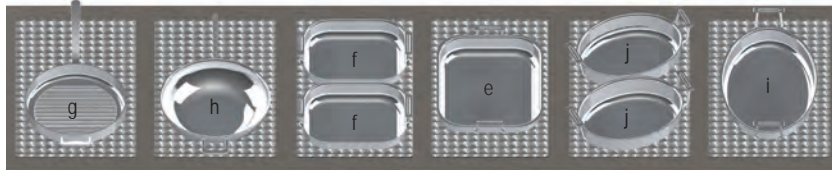

CW1032

CW1034

CW1036

CW1038

CW1040

CW1042

Item	Description	Min Order/ Case Pack	S/S, BRS and RSS Finish ($)	Circle Swirl (CSS) Finish ($)	Embossed Finish ($)
STAINLESS STEEL					
CW1020_	Fits (4) CW2052, (1) CW7000	1 ea	200.00 ea	230.00 ea	250.00 ea
CW1022_	Fits (5) CW2052	1 ea	200.00 ea	230.00 ea	250.00 ea
CW1024_	Fits (2) CW2052, (2) CW7000	1 ea	200.00 ea	230.00 ea	250.00 ea
CW1026_	Fits (2) CW2052, (1) CW7010	1 ea	200.00 ea	230.00 ea	250.00 ea
CW1028_	Fits (2) CW2052, (1) CW7012	1 ea	200.00 ea	230.00 ea	250.00 ea
CW1030_	Fits (1) CW2052, (1) CW7000, (1) CW7010	1 ea	200.00 ea	230.00 ea	250.00 ea
CW1032_	Fits (1) CW7020	1 ea	200.00 ea	230.00 ea	250.00 ea
CW1034_	Fits (1) CW7014	1 ea	200.00 ea	230.00 ea	250.00 ea
CW1036_	Fits (2) CW2030	1 ea	200.00 ea	230.00 ea	250.00 ea
CW1038_	Fits (1) CW2032, (BRS, CSS & RSS only)	1 ea	200.00 ea	230.00 ea	250.00 ea
CW1040_	Fits (2) CW2042	1 ea	200.00 ea	230.00 ea	250.00 ea
CW1042_	Fits (1) CW2044	1 ea	200.00 ea	230.00 ea	250.00 ea