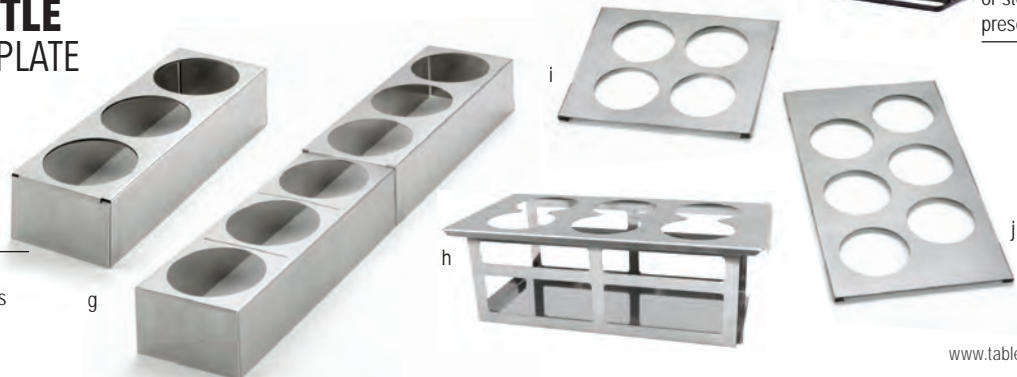

SBC4	Caddy, Holds 4 Squeeze Bottles (7¾ x 7¼ x 4⅞")	—	2 ea	20.88 ea
d. SBC6	Caddy, Holds 6 Squeeze Bottles (11¼ x 7¼ x 4⅞")	—	2 ea	23.04 ea

**BETTER BURGER™ CONDIMENT CADDIES –
BLACK POWDER COATED METAL**

e. 20016	Holds (2) 2 oz Squeeze Bottles, 3¾ x 1½ x 6" (Bottles Sold Separately)	—	1 ea / 12 ea	6.50 ea
f. 20017	Holds (2) 2 oz Squeeze Bottles & (2) 30S&P Shakers, 4¾ x 3¼ x 6" (Bottles Sold Separately)	—	1 ea / 12 ea	7.20 ea

**EXPANDABLE SQUEEZE BOTTLE HOLDERS –
18/8 STAINLESS STEEL**

g. T3456	(10½ x 3¾ x 2" – 3" dia hole) Holds up to 6 bottles	—	1 ea / 6 ea	50.00 ea

SQUEEZE BOTTLE TEMPLATE ORGANIZERS – STAINLESS STEEL

h. SOH6	Holds up to (6) 2⅝" hole dia bottles (13 x 7 x 4½") fits 1/3 size food well opening	—	1 ea / 6 ea	62.00 ea
SQH8	Holds up to (8) 2⅝" hole dia bottles (13 x 7 x 4½") fits 1/3 size food well opening	—	1 ea / 6 ea	62.00 ea
i. T4	Holds up to (4) 2⅝" hole dia bottles (6¼ x 7") fits 1/6 size food pan	—	1 ea / 12 ea	18.40 ea
j. T6	Holds up to (6) 3" hole dia bottles (12¾ x 7") fits 1/3 size food pan	—	1 ea / 12 ea	23.62 ea
*T6PK2	Holds up to (6) 3" hole dia bottles (12¾ x 7") fits 1/3 size food pan (Pack of 2)	—	1 pk / 12 pk	52.00 pk
T8	Holds up to (8) 2⅝" hole dia bottles (12¾ x 7") fits 1/3 size food pan	—	1 ea / 12 ea	23.62 ea
*T8PK2	Holds up to (8) 2⅝" hole dia bottles (12¾ x 7") fits 1/3 size food pan (Pack of 2)	—	1 pk / 12 pk	52.00 pk

**SQUEEZE BOTTLE
HOLDERS & TEMPLATE
ORGANIZERS**

* Expands to hold from 3 to 6
squeeze bottles (accommodates
12 oz, 16 oz or 24 oz bottles)