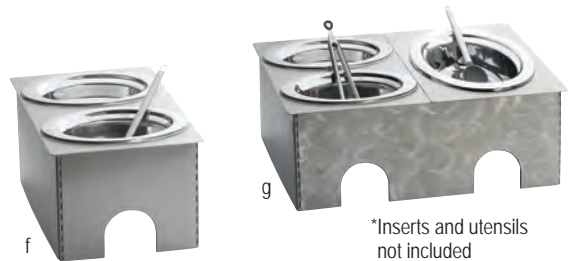

*Inserts and utensils not included