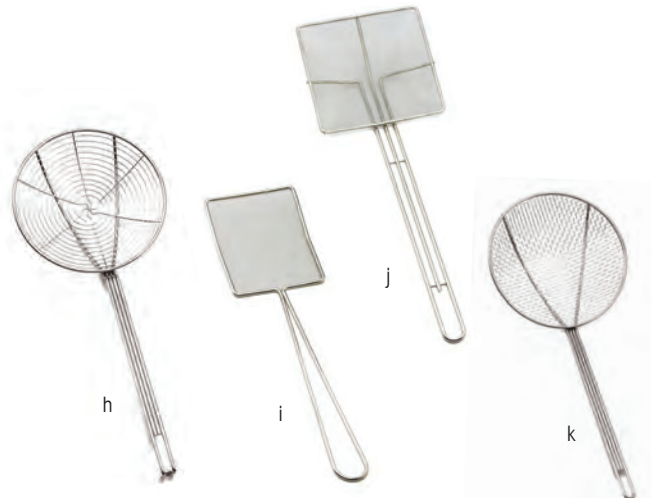

SKIMMERS

Item #	Description	Min Order/ Case Pack	List Price ($)
SKIMMERS-NICKEL PLATED STEEL			
h. 2409	9" Round, Spiral Wire, 21 1/2" Length	1 ea / 12 ea	9.26 ea
i. 2675	5 1/4 x 6" Rectangular, Fine Mesh, 18" Length	1 ea / 12 ea	5.60 ea
j. 2677	6 1/2" Square, Fine Mesh, 20 1/2" Length	1 ea / 12 ea	6.96 ea
k. 3306	6" Round, Square Mesh, 19" Length	1 ea / 12 ea	7.08 ea