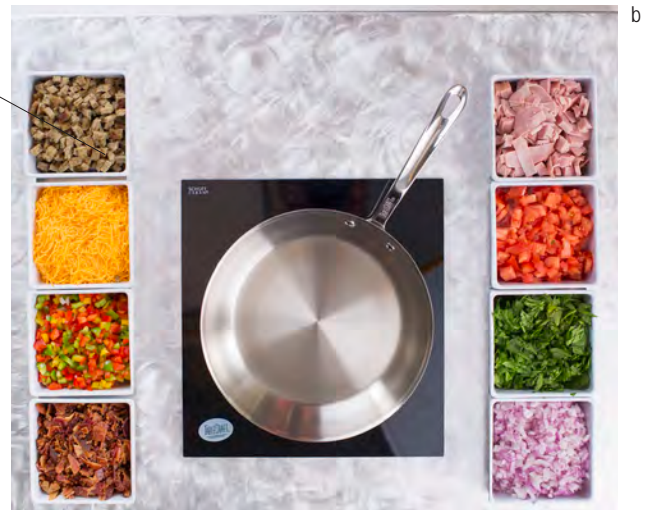

TURN YOUR SERVING SPACE INTO AN *action station*

TableCraft's Action Stations create the perfect made-to-order destination. Ideal for omelet or crepe stations. Get creative and use it as a taco, pasta bar or stir-fry station. Each unit features a drop-in electric induction cooktop: (1) for each single station and (2) cooktops for a double station. Each single and double station also includes (2) half long cooling plates.

COUNTERTOP KIT INCLUDES:

1. Induction Countertop Station (CW40199*)
   - Drop-In Electric Induction Cooktop (CW40196)
   - (2) Half Long Cooling Plates (CW60103)
   - Bowls not included, see page 16 for options
2. **ADD DURACOAT™ COATED CAST ALUMINUM BOWLS**
   Keeps Ingredients Colder, Longer

DROP-IN INDUCTION COOKTOP

CONTROL PANEL
Safely & Easily Control Temperatures

COOLING PLATES
Keeps Ingredients Colder, Longer

COUNTERTOP STATION INCLUDES:

- Induction Countertop Station (CW40199*)
- Drop-In Electric Induction Cooktop (CW40196)
- Chafer not included, see page 42 for options

CHAFER
Not included

DROP-IN INDUCTION COOKTOP

CONTROL PANEL
Safely & Easily Control Temperatures

SINGLE INDUCTION COUNTERTOP KIT

Item #	Description	Min Order/ Case Pack	Aluminum Finish ($)	Coating ($)
ACTION STATION SINGLE COUNTERTOP KIT-ALUMINUM FINISH OR COATING				
a.	CWACTION1BRA_ Brushed Kit, 31% x 25 1/4 x 6"	1 ea	1323.00 ea	1430.00 ea
b.	CWACTION1RSA_ Random Swirl Kit, 31% x 25 1/4 x 6"	1 ea	1323.00 ea	1430.00 ea

SINGLE INDUCTION COUNTERTOP STATION

Stylish and perfectly proportioned for smaller spaces. Can be used with an induction chafier or as a cooktop. Fully portable for indoor and outdoor events.