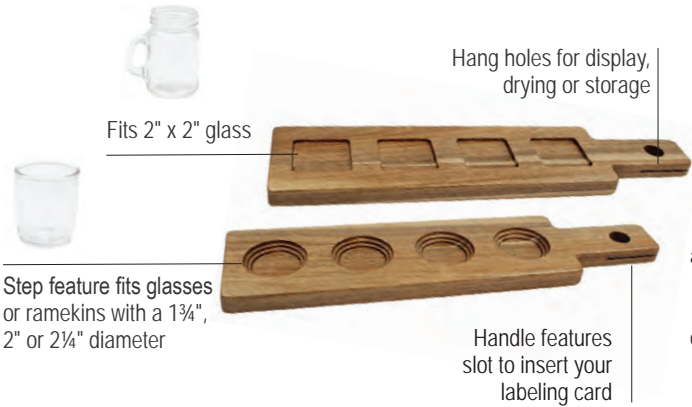

PADDLE & DESSERT FLIGHTS

Fun ways to serve samples of beers, cocktails, sauces or appetizers

a

Hang holes for display, drying or storage

Fits 2" x 2" glass

Step feature fits glasses or ramekins with a 1 3/4", 2" or 2 1/4" diameter