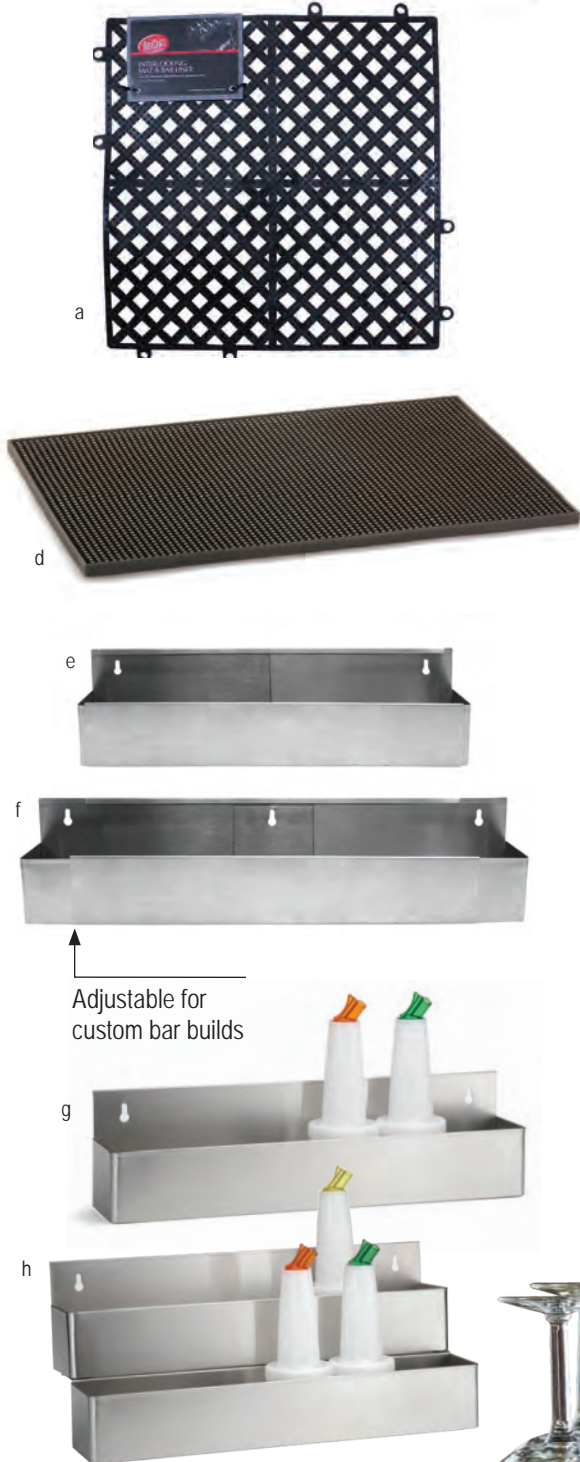

Item #	Description	Min Order/ Case Pack	List Price ($)
BAR MATS & MESH LINERS-PLASTIC, RUBBER			
a.	*BM1212 Interlocking, Black, 12 x 12"	1 ea / 24 ea	6.00 ea
b.	5833 Clear, Plastic Mesh, 2 x 40' (Roll)	1 ea	68.08 ea
c.	5834 Black, Plastic Mesh, 2 x 40' (Roll)	1 ea	68.08 ea
d.	1218BK Black, Rubber Mat, 12 x 18"	1 ea / 12 ea	21.00 ea
	1218BR Brown, Rubber Mat, 12 x 18"	1 ea / 12 ea	21.00 ea
UNIVERSAL SPEED RAILS-STAINLESS STEEL			
e.	512232 22 - 32" Single (Holds up to (8) (1 qt Pourmaster® Completes)	1 ea / 6 ea	50.00 ea
f.	513242 32 - 42" Single (Holds up to (11) (1 qt Pourmaster® Completes)	1 ea / 6 ea	72.00 ea
REPLACEMENT PARTS & ACCESSORIES			
	5300 Hanger Straps, Set of 3 (Not Shown)	1 set	19.08 set
SINGLE SPEED RAILS-STAINLESS STEEL			
g.	5122 22" (Holds (5) 1 qt Pourmaster® Completes)	1 ea / 6 ea	34.00 ea
	5132 32" (Holds (8) 1 qt Pourmaster® Completes)	1 ea / 6 ea	47.00 ea
	5142 42" (Holds (11) 1 qt Pourmaster® Completes)	1 ea / 4 ea	69.00 ea
REPLACEMENT PARTS & ACCESSORIES			
	5200 Hanger Straps, Set of 2 (Not Shown)	1 set	13.00 set
DOUBLE SPEED RAILS-STAINLESS STEEL			
h.	5222 22", (Holds up to (10) 1 qt Pourmaster® Completes)	1 ea / 3 ea	76.00 ea
	5232 32", (Holds up to (16) 1 qt Pourmaster® Completes)	1 ea / 3 ea	106.00 ea
	5242 42" (Holds up to (22) 1 qt Pourmaster® Completes)	1 ea / 3 ea	154.00 ea
REPLACEMENT PARTS & ACCESSORIES			
	5200 Hanger Straps, Set of 2 (not shown)	1 set	13.00 set

*Available as Cash & Carry